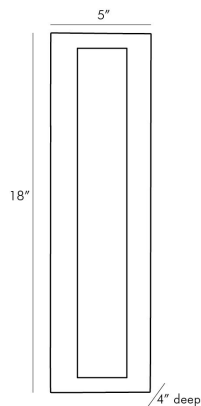

ARTERIOS

TITUS SCONCE

49257
H: 18 IN, W: 5 IN, D: 4 IN
Antique Brass
Contract Suitable As Is

Sleek and stylish, the modern form of this antique brass sconce offers a clean and streamlined visual to a wall space. The rectangular profile lends a contemporary touch to traditional lighting designs, and its steel form delivers a slight industrial appeal. When in use, the sconce appears lucent thanks to the ultramodern LED light. Its slender silhouette makes this a great light option for small spaces. Damp-rated, although limited

APPEARANCE

Material	Steel
Finish	Antique Brass
Top Coat/Sealant	true

DIMENSIONS

	9 IN
Backplate	H: 17 IN, W: 4 IN, D: 1 IN
Mount	H: 4 IN, W: 4 IN

WIRING

Rating	Damp
Cord	1 FT, Black, SVT
Socket	1, Integrated LED
Maximum Watt	21
Voltage	110-120 V

CERTIFICATIONS

Cerifications	Mexico United States, Canada
---------------	---------------------------------

COMPLIANCY

UL/ETL	Yes
RoHS	true

SHIPPING

Product Weight	5 LBS
Gross Weight 1	5.75 LBS
Shipping Box 1	H: 6 IN, L: 21 IN, W: 8 IN